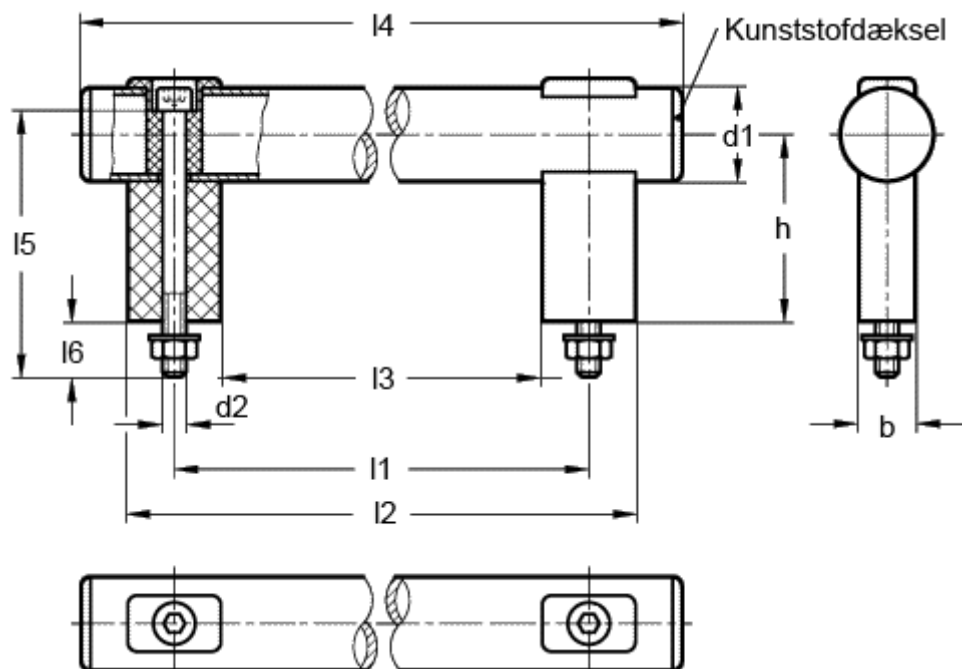

Article number: 20172500

Description: E+G Handle GN 666.1-30-M8-500-SW

Measures

b = 18	15 = 85
d1 = 30	16 = 17
d2 = M8	
h = 60	
11 = 500	
12 = 530	
13 = 470	
14 = 565	